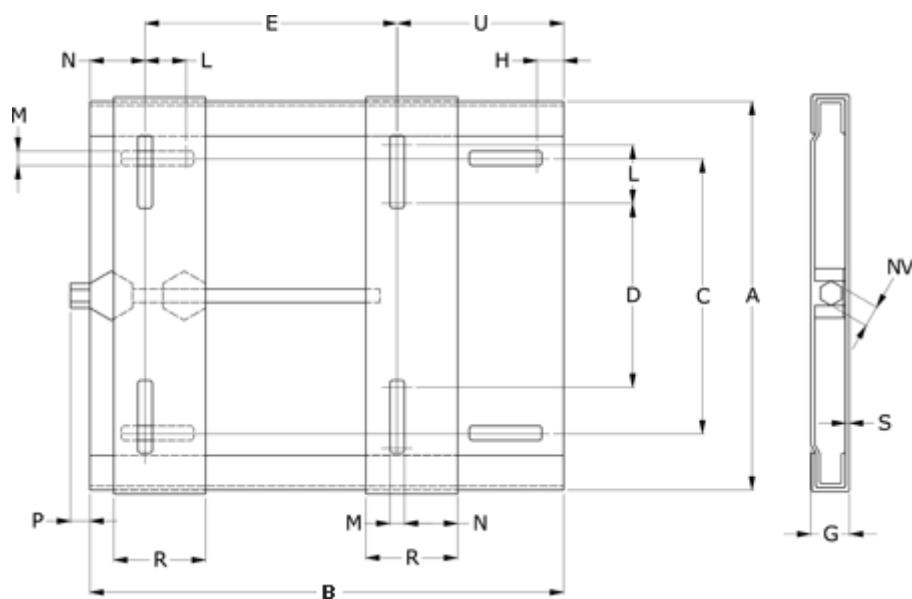

# Data Sheet

Article number: 420511063112  
Description: Motorbase SL00270  
for motorsize 63/112

## Measures

A = 195	M = 10.5
B = 270	N = 20
C = 98	NV = 19
D = 43	P = 38
E = 100	R = 70
G = 33	S = 3
H = 25	U = 150
L = 50	